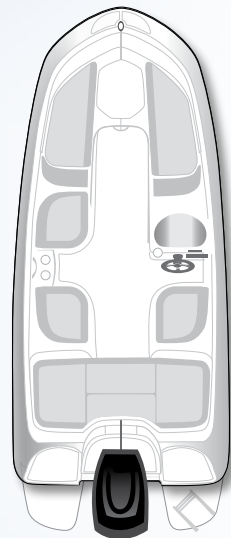

BAYLINER®

Colors, graphics and some equipment shown, subject to change without notice. To view a complete list of colors and options, visit Bayliner.com

STANDARD FEATURES

ENGINE

- 60 HP Mercury FourStroke ELPT Outboard

COCKPIT

- Cup Holders (5)
- Grab Handles (5)
- Mooring Cleats (4)

ELECTRICAL SYSTEM & ENGINE COMPARTMENT

- 1200 GPH Bilge Pump (Manual)

HELM

- Dual Purpose Gauge: Speedometer, Voltmeter
- 12V Horn
- 12V Accessory Outlet
- Side-Mounted Engine Controls w/ Trim & Tilt Switch in Handle
- Custom Sport Steering Wheel
- Mechanical Cable Steering (Outboard Models)
- Analog Trim Indicator

HULL AND DECK

- Bow & Transom Eyes (3)
- 12V Navigation Lights
- M-Hull™ Design
- Fiberglass Floor Liner
- Helm Windscreen
- Swim Platform w/ Telescoping Ladder

INTERIOR COLOR

- Graphite (Gray & White)

COLOR SELECTIONS

- Solid Hull Colors: White, Blue, Black, or Gray

TRAILER

- Single Axle Painted Trailer w/ Swing Tongue (Black)

OPTIONS

ENGINE OPTIONS

- 60 HP Mercury FourStroke ELPT CT EFI Outboard
- 75 HP Mercury FourStroke EFI Outboard

COCKPIT

- 25qt Carry-On Cooler
- Waterproof 120-Watt AM/FM Stereo w/ MP3 Capability
- Portside Lounge Seat w/ Cup Holders

ELECTRICAL SYSTEM & ENGINE COMPARTMENT

- 500 GPH Bilge Pump (Automatic)

INTERIOR COLOR

- Desert Sand Interior Exchange

COLOR SELECTION

- Two-Tone Hull Colors: White w/ Blue Hull Stripe, White w/ Black Hull Stripe, or White w/ Gray Hull Stripe

POWER STEERING OPTIONS

- Hydraulic Steering System (115 HP and Below)

WATER SPORT OPTIONS

- Folding Sport Arch/Ski Tow Bar
- Wakeboard Rack (1x or 2x)

COCKPIT FLOOR COVERING OPTIONS

- Snap-In Seagrass Woven Floor Covering (Teak or Gray)
- Cockpit Flooring Mat (Teak or Gray)

CANVAS OPTIONS

- Bimini, 6' Top w/ Boot
- Snap-On Bow Well & Cockpit Cover (Non-Windshield)
- Mooring Cover

CUISINE ACCESSORY OPTIONS

- Cockpit Table

CONVENIENCE OPTIONS

- Bow Speakers (2x)

ADDITIONAL OPTIONS

- Sport Package w/ White Base
- Sport Package w/ Gray Base
- High Altitude Prop
- Digital Depth Indicator

SEATING & UPHOLSTERY

- Bow Filler Cushion

FISHING OPTIONS

- Aerated Livewell Under Rear Bench Seat
- Fish Finder: Lowrance HOOK2 4X
- Bow Casting Platform & Seat
- Single Battery w/ 12V Plug
- Trolling Motor Bracket w/ 12V Plug

TRAILER

- Single Axle Galv Trailer