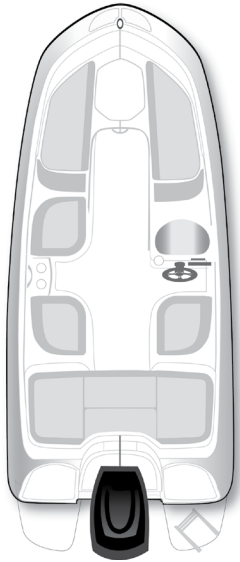

E16 Deck Boat

E16

Specifications

	US	CE
LENGTH OVERALL (LOA)	16' 2"	4.93 M
WIDTH (BEAM)	7' 5"	2.26 M
MAX PEOPLE CAPACITY	6	5
MAX HORSEPOWER	80 HP	80 HP
DEADRISE	17°	17°
APPROX WEIGHT W/ STANDARD ENGINE	1,570 LBS	712 KG
APPROX WEIGHT W/ TRAILER	1,970 LBS	894 KG
MAX PEOPLE WEIGHT	850 LBS	386 KG
FUEL CAPACITY	12 GAL	45 L
DRAFT DOWN	2' 3"	0.69 M
HEIGHT ON TRAILER ¹	5' 7"	1.7 M
BEAM ON TRAILER	7' 11"	2.4 M
STORAGE LENGTH ²	20' 1"	6.12 M

Standard Features

- Engine** 60 HP Mercury® FourStroke ELPT Outboard
- Cockpit**
 - Cup Holders (5)
 - Grab Handles (5)
 - Mooring Cleats (4) w/ MP3 Capability
 - Portside Lounge Seat w/ Cup Holders
 - High Altitude Prop
- Electrical** 500 GPH Bilge Pump (Manual)
- Trailer** Single Axle Painted Trailer w/ Swing Tongue (Black)

EXTERIOR COLORS

INTERIOR COLORS

BAYLINER®

★ = POPULAR OPTION

Engines

- 60 HP Mercury® FourStroke ELPT CT EFI Outboard
- 60 HP Mercury® FourStroke ELPT Outboard
- 75 HP Mercury® FourStroke EFI Outboard

Steering

- Hydraulic Steering System (115 HP and Below)

Tops

- Bimini, 6' Top w/ Boot ★

Canvas

- Snap-On Bow Well & Cockpit Cover (Non-Windshield) ★
- Mooring Cover

Floor Covering

- Cockpit Flooring (Gray Mat) ★
- Cockpit Flooring (Teak Mat) ★
- Snap-In Seagrass Woven Floor Covering (Gray)
- Snap-In Seagrass Woven Floor Covering (Teak)