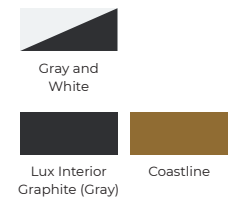

EXTERIOR COLORS

INTERIOR COLORS

BAYLINER

★ = POPULAR OPTION

VR4
Sterndrive
(I/O)

VR4
Outboard
(OB)

BEGIN 360° VIRTUAL
TOUR ONLINE

I/O Engines