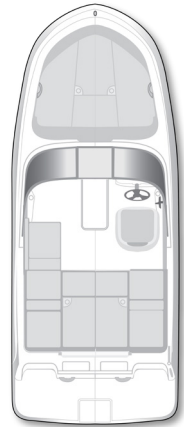

VR4 Bowrider – I/O & OB

VR4

Specifications

	US	CE
LENGTH OVERALL (LOA), I/O & OB	18' 9"	5.7 M
WIDTH (BEAM)	7' 6"	2.8 M
MAX PEOPLE CAPACITY	7	7
I/O, MAX HORSEPOWER	200 HP	200 HP
OB, MAX HORSEPOWER	150 HP	200 HP
DEADRISE	19°	19°
APPROX WEIGHT W/ STANDARD ENGINE	2,822 LBS	1,280 KG
APPROX WEIGHT W/ TRAILER	3,520 LBS	1,596 KG
MAX PEOPLE WEIGHT	1,155 LBS	524 KG
FUEL CAPACITY	33 GAL	125 L
DRAFT DOWN	2' 10"	0.86 M
HEIGHT ON TRAILER ¹	6' 11"	2.1 M
BEAM ON TRAILER	8' 6"	2.6 M
STORAGE LENGTH ²	22' 7"	6.9 M

Specification dimensions are approximations and subject to variance.

¹ Tongue jack lowered all the way down.

² Stern drive in down position and trailer tongue swung to side.

Colors, graphics and some equipment shown, subject to change without notice.

EXTERIOR COLORS

INTERIOR COLORS

BAYLINER

★ = POPULAR OPTION

VR4
Sterndrive
(I/O)

VR4
Outboard
(OB)

BEGIN 360° VIRTUAL
TOUR ONLINE

I/O Engines

Tops

- Bimini, 6' Top w/ Boot ★
- ProArc Tower
- Tower Speaker Option

Canvas

- Snap-On Bow Well & Cockpit Cover ★

Windshield

- Sport Windshield w/ Opening Center Panel
- Windshield w/ Opening Center & Side Wings