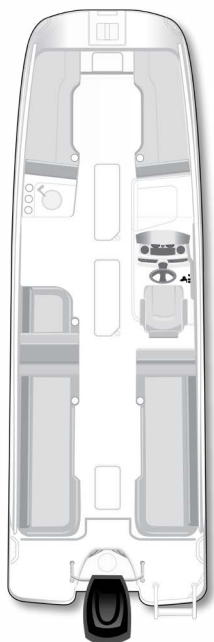

Element XR7 Deck Boat

XR7

Specifications

	US	CE
LENGTH OVERALL (LOA)	25' 6"	7.77 M
WIDTH (BEAM)	8' 6"	2.59 M
MAX PEOPLE CAPACITY	16	14
MAX HORSEPOWER	250 HP	250 HP
DEADRISE	17°	17°
APPROX WEIGHT W/ STANDARD ENGINE	4,464 LBS	2,025 KG
APPROX WEIGHT W/ TRAILER	6,275 LBS	2,846 KG
MAX PEOPLE WEIGHT	2,214 LBS	1,000 KG
FUEL CAPACITY	40 GAL	151 L
DRAFT DOWN	2' 3"	0.69 M
HEIGHT ON TRAILER ¹	8' 7"	2.62 M
BEAM ON TRAILER	8' 6"	2.6 M
STORAGE LENGTH ²	32' 9"	10 M

Specification dimensions are approximations and subject to variance.

¹ Tongue jack lowered all the way down.

² Stern drive in down position and trailer tongue swung to side.

Colors, graphics and some equipment shown, subject to change without notice.

Standard Features

- Engine** 150 HP Mercury® FourStroke EFI Outboard
- Cockpit**
 - Standard Speakers (4)
 - Cup Holders (12)
 - Grab Handles (2)
 - Mooring Cleats (6)
 - Fuel Fill w/ Integrated Vent
 - Glove Box
 - Helm Seat w/ 180 Degree Swivel
 - In-Floor Ski/Wakeboard Storage
 - Waterproof 120-Watt AM/FM Stereo w/ MP3 Capability
 - Portside Companion Seat
 - Large Lockable Port-Side Changing Room and Storage Compartment
- Electrical**
 - Battery Switch
 - 1200 GPH Bilge Pump (Manual)
- Helm**
 - Multi-Function Gauges w/ Fog Resistant Glass Lenses: Fuel, Speedometer, Tachometer, Voltmeter
 - 12V Accessory Outlet
 - 12V Horn
 - Side-Mounted Engine Controls w/ Trim & Tilt Switch in Handle
 - Tilt Steering
 - Custom Sport Steering Wheel
 - Analog Trim Indicator
- Hull & Deck**
 - Bow & Transom Eyes (3)
 - 12V Navigation Lights
 - M-Hull Design
 - Anchor Locker
 - Fiberglass Floor Liner
 - Helm Windscreen
 - Swim Platform w/ Telescoping Ladder
- Top**
 - Bimini, 6' Top w/ Boot

EXTERIOR COLORS

INTERIOR COLORS

★ = POPULAR OPTION

Aft-Facing
Layout
(Standard)

L-Lounge
Layout

Engines

- 150 HP Mercury® FourStroke EFI Outboard
- 200 HP Mercury® FourStroke Outboard (Black)
- 225 HP Mercury® FourStroke Outboard (Black)
- 250 HP Mercury® FourStroke Verado Outboard (Black)