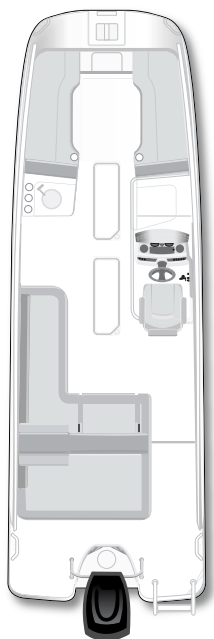

Element XR7 Deck Boat

XR7

Specifications

	US	CE
LENGTH OVERALL (LOA)	25' 6"	7.77 M
WIDTH (BEAM)	8' 6"	2.59 M
MAX PEOPLE CAPACITY	16	14
MAX HORSEPOWER	250 HP	250 HP
DEADRISE	17°	17°
APPROX WEIGHT W/ STANDARD ENGINE	4,464 LBS	2,025 KG
APPROX WEIGHT W/ TRAILER	6,275 LBS	2,846 KG
MAX PEOPLE WEIGHT	2,214 LBS	1,000 KG
FUEL CAPACITY	40 GAL	151 L
DRAFT DOWN	2' 3"	0.69 M
HEIGHT ON TRAILER ¹	8' 7"	2.62 M
BEAM ON TRAILER	8' 6"	2.6 M
STORAGE LENGTH ²	32' 9"	10 M

Standard Features

- Engine** 150 HP Mercury® FourStroke EFI Outboard
- Cockpit**
 - Standard Speakers (4)
 - Cup Holders (12)
 - Grab Handles (2)
 - Mooring Cleats (6)
 - Fuel Fill w/ Integrated Vent
 - Glove Box
 - Helm Seat w/ 180 Degree Swivel
 - In-Floor Ski/Wakeboard Storage
 - Waterproof 120-Watt AM/FM Stereo w/ MP3 Capability
 - Portside Companion Seat
 - Large Lockable Port-Side Changing Room and Storage Compartment
- Electrical**
 - Battery Switch
 - 1200 GPH Bilge Pump (Manual)
- Helm**
 - Multi-Function Gauges w/ Fog Resistant Glass Lenses: Fuel, Speedometer, Tachometer, Voltmeter
 - 12V Accessory Outlet
 - 12V Horn
 - Side-Mounted Engine Controls w/ Trim & Tilt Switch in Handle
 - Tilt Steering
 - Custom Sport Steering Wheel
 - Analog Trim Indicator
- Hull & Deck**
 - Bow & Transom Eyes (3)
 - 12V Navigation Lights
 - M-Hull Design
 - Anchor Locker
 - Fiberglass Floor Liner
 - Helm Windscreen
 - Swim Platform w/ Telescoping Ladder
- Top**
 - Bimini, 6' Top w/ Boot

EXTERIOR COLORS

INTERIOR COLORS

★ = POPULAR OPTION

Aft-Facing
Layout
(Standard)

L-Lounge
Layout

Engines

- 150 HP Mercury® FourStroke EFI Outboard
- 200 HP Mercury® FourStroke Outboard (Black)
- 225 HP Mercury® FourStroke Outboard (Black)
- 250 HP Mercury® FourStroke Verado Outboard (Black)