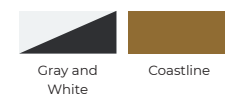

EXTERIOR COLORS

INTERIOR COLORS

BAYLINER

★ = POPULAR OPTION

VR4
Sterndrive
(I/O)

VR4
Outboard
(OB)

I/O Engines

- 200 HP MerCruiser® ECT 4.5L MPI Sterndrive (Alpha 1 Outdrive)
- 200 HP MerCruiser® 4.5L MPI Sterndrive (Alpha 1 Outdrive)*