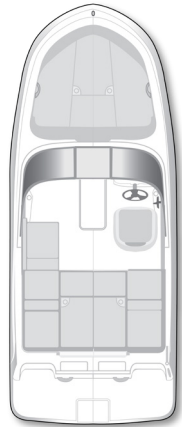

★ = POPULAR OPTION

VR4
Sterndrive
(I/O)

I/O Engines

- ☐ 200 HP MerCruiser® ECT 4.5L MPI Sterndrive (Alpha 1 Outdrive)
- ☐ 200 HP MerCruiser® 4.5L MPI Sterndrive (Alpha 1 Outdrive)*

OB Engines

- ☐ 115 HP Mercury® FourStroke EFI Outboard
- ☐ 115 HP Mercury® FourStroke Command Thrust EFI Outboard
- ☐ 115 HP Mercury® Pro XS XL Command Thrust Outboard
- ☐ 150 HP Mercury® FourStroke EFI Outboard
- ☐ Hydraulic Steering System (115 HP and Below)

Tops

- ☐ Bimini, 6' Top w/ Boot ★
- ☐ Xtreme Tower w/ Integrated Bimini Top

Canvas

- ☐ Snap-On Bow Well & Cockpit Cover ★

Windshield

- ☐ Sport Windshield w/ Opening Center Panel
- ☐ Windshield w/ Opening Center & Side Wings

Convenience Options

- ☐ 500 GPH Bilge Pump (Automatic) ★
- ☐ Cockpit Table
- ☐ Digital Depth Indicator ★
- ☐ High Altitude Prop
- ☐ Bow Wind Block (Requires Bow Filler Cushion)
- ☐ VesselView Mobile
- ☐ Dual Battery Trays w/Switch
- ☐ 7" Digital Dash w/Engine Data

Fishing Accessories

- ☐ Trolling Motor Bracket w/ 12V Plug
- ☐ Single Battery w/ 12V Plug
- ☐ Aerated Livewell
- ☐ Bow Casting Platform & Seat
- ☐ Fish Finder: Lowrance®

Sound System

- ☐ Rockford Fosgate® System (4-speaker) ★
- ☐ Bow speakers (2x)

Seats & Upholstery

- ☐ Bow Filler Cushion
- ☐ Helm Bucket Seat
- ☐ Aft Filler Cushion (OB Only)

Appearance Package

- ☐ Stainless Steel Package (Cup Holders, Fuel Fill, Thru Hull, Horn Vent, Bow Hatch, Latches, Rub Rail)

Lighting Options

- ☐ Exterior Lighting Package (LED Docking Lights, 2x Rear Underwater Lights)
- ☐ Interior Lighting Package

Water Sport Options

- ☐ Wakeboard Rack (1x)
- ☐ Wakeboard Rack (2x)
- ☐ Ski Tow Pylon

Swim Platform

- ☐ Swim Platform Mat (Gray)
- ☐ Swim Platform Mat (Teak)

Floor Covering

- ☐ Cockpit Flooring Mat (Gray) ★
- ☐ Cockpit Flooring Mat (Teak) ★
- ☐ Woven Floor Covering (Gray)
- ☐ Woven Floor Covering (Teak)

Trailer

- ☐ Single Axle Galv Trailer w/ Brakes & Swing Tongue
- ☐ No Trailer

* CANADA & INT'L ONLY

BEGIN 360° VIRTUAL
TOUR ONLINE