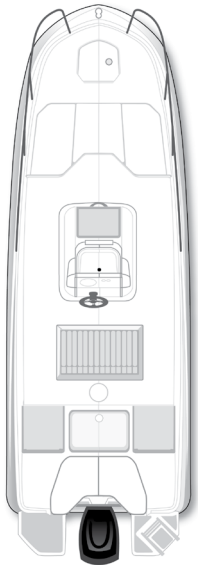

★ = POPULAR OPTION

Engine

- ☐ 115 HP Mercury® FourStroke XL EFI Outboard
- ☐ 115 HP Mercury® FourStroke Command Thrust EFI Outboard
- ☐ 115 HP Mercury® Pro XS XL Outboard
- ☐ 150 HP Mercury® FourStroke EFI Outboard
- ☐ High Altitude Prop

Steering

- ☐ Hydraulic Steering System (115 HP and Below)

Tops

- ☐ T-Top w/ Rail-Mounted Rod Holders (4)
- ☐ Bimini, 6' Top w/ Boot ★

Canvas

- ☐ Snap-On Center Console & Helm Seat Cover ★
- ☐ Console Cover

Seats & Upholstery

- ☐ Aft Backrest & Cushions
- ☐ Bow Filler Cushion

Appearance Package

- ☐ Stainless Steel Package

Lighting Package

- ☐ Interior Lighting Package

Swim Platforms

- ☐ Port and Starboard Swim Boards w/ Ladder

Sound System

- ☐ Waterproof 120-Watt AM/FM Stereo w/ Bluetooth Capability ★
- ☐ VHF Radio w/ Antenna

Convenience Options

- ☐ 7" Glass Dash Screen w/ Engine Data
- ☐ Extra Wide Console
- ☐ 500 GPH Bilge Pump (Automatic) ★
- ☐ Bow Rail
- ☐ Compass
- ☐ Digital Depth Indicator ★
- ☐ Leaning Post
- ☐ VesselView Mobile

Fishing Accessories

- ☐ Bow Fishing Seat
- ☐ Fish Finder: Lowrance®
- ☐ Forward Livewell
- ☐ Trolling Motor Bracket

Trailers

- ☐ Tandem Axle Galv Trailer w/ Brakes & Swing Tongue