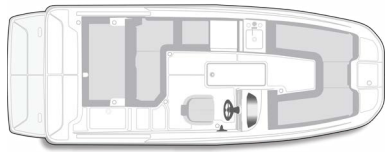

DX2200 Deck Boat

DX2200

Specifications

	US	CE
LENGTH OVERALL (LOA)	21' 7"	6.57 M
WIDTH (BEAM)	8' 6"	2.6 M
MAX PEOPLE CAPACITY	12	9
MAX HORSEPOWER	200 HP	250 HP
DEADRISE	20°	20°
APPROX WEIGHT W/ STANDARD ENGINE	3,805 LBS	1,726 KG
APPROX WEIGHT W/ TRAILER	5,500 LBS	2,495 KG
MAX PEOPLE WEIGHT	1,692 LBS	767 KG
FUEL CAPACITY	55 GAL	208 L
DRAFT DOWN	2' 9"	0.8 M
HEIGHT ON TRAILER ¹	7' 10"	2.1 M
BEAM ON TRAILER	8' 6"	2.4 M
STORAGE LENGTH ²	28' 4"	8.6 M

EXTERIOR COLORS

INTERIOR COLORS

DX2200

Available Options

★ = POPULAR OPTION

BAYLINER.COM

DX2200 Deck Boat

Entertainment layout w/ integrated sink (Standard)