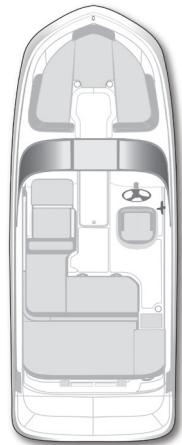

VR5 Bowrider – I/O & OB

VR5

Specifications

	US	CE
LENGTH OVERALL (LOA), I/O & OB	20' 7"	6.09 M
WIDTH (BEAM)	8' 0"	2.43 M
MAX PEOPLE CAPACITY	9	9
I/O, MAX HORSEPOWER	250 HP	250 HP
OB, MAX HORSEPOWER	150 HP	250 HP
DEADRISE	20°	20°
APPROX WEIGHT W/ STANDARD ENGINE	3,342 LBS	1,516 KG
APPROX WEIGHT W/ TRAILER	3,619 LBS	1,642 KG
MAX PEOPLE WEIGHT	1,790 LBS	812 KG
FUEL CAPACITY	33 GAL	125 L
DRAFT DOWN	2' 8"	0.61 M
HEIGHT ON TRAILER ¹	8' 0"	2.1 M
BEAM ON TRAILER	8' 8"	2.4 M
STORAGE LENGTH ²	21' 2"	7.32 M

Specification dimensions are approximations and subject to variance.

¹ Tongue jack lowered all the way down.

² Stern drive in down position and trailer tongue swung to side.

Colors, graphics and some equipment shown, subject to change without notice.

EXTERIOR COLORS

INTERIOR COLORS

BAYLINER

★ = POPULAR OPTION

VR5
Sterndrive
(I/O)

VR5
Outboard
(OB)

BEGIN 360° VIRTUAL
TOUR ONLINE

I/O Engines

Canvas

- Snap-On Bow Well & Cockpit Cover ★

Windshield

- Windshield w/ Opening Center & Side Wings ★

Convenience Options

- 7" Glass Dash Screen w/ Engine Data
- 9" Glass Dash Screen w/ Engine Data (Requires Lux Pkg)
- 500 GPH Bilge Pump (Automatic) ★
- Cockpit Table
- Digital Depth Indicator ★
- Privacy Curtain
- Dual Battery Trays w/Switch
- High Altitude Prop
- Bow Wind Block (Requires Bow Filler Cushion)
- VesselView Mobile