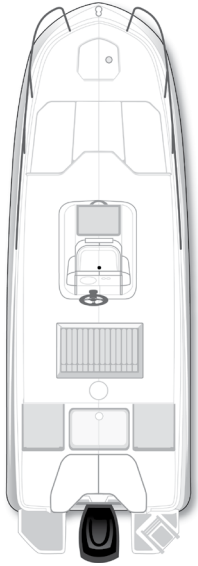

★ = POPULAR OPTION

Engine

- ☐ 115 HP Mercury® FourStroke XL EFI Outboard
- ☐ 115 HP Mercury® FourStroke Command Thrust EFI Outboard
- ☐ 115 HP Mercury® Pro XS XL Outboard
- ☐ 150 HP Mercury® FourStroke EFI Outboard
- ☐ High Altitude Prop

Steering

- ☐ Hydraulic Steering System (115 HP and Below)

Tops

- ☐ T-Top w/ Rail-Mounted Rod Holders (4)
- ☐ Bimini, 6' Top w/ Boot ★

Canvas

- ☐ Snap-On Center Console & Helm Seat Cover ★
- ☐ Console Cover

Seats & Upholstery

- ☐ Aft Backrest & Cushions
- ☐ Bow Filler Cushion

Appearance Package

- ☐ Stainless Steel Package

Lighting Package

- ☐ Interior Lighting Package

Swim Platforms

- ☐ Port and Starboard Swim Boards w/ Ladder

Sound System

- ☐ Waterproof 120-Watt AM/FM Stereo w/ Bluetooth Capability ★
- ☐ VHF Radio w/ Antenna

Convenience Options

- ☐ 7" Glass Dash Screen w/ Engine Data
- ☐ Extra Wide Console
- ☐ 500 GPH Bilge Pump (Automatic) ★
- ☐ Bow Rail
- ☐ Compass
- ☐ Digital Depth Indicator ★
- ☐ Leaning Post
- ☐ VesselView Mobile

Fishing Accessories

- ☐ Bow Fishing Seat
- ☐ Fish Finder: Lowrance®
- ☐ Forward Livewell
- ☐ Trolling Motor Bracket

Trailers

- ☐ Tandem Axle Galv Trailer w/ Brakes & Swing Tongue