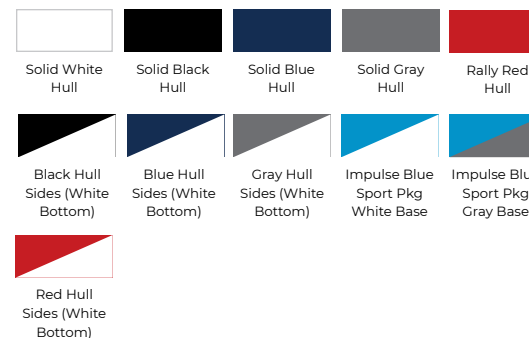

EXTERIOR COLORS

INTERIOR COLORS

BAYLINER

★ = POPULAR OPTION

**Engines**

- 115 HP Mercury® FourStroke Command Thrust EFI Outboard
- 90 HP Mercury® FourStroke EFI Outboard
- 115 HP Mercury® FourStroke EFI Outboard
- 115 HP Mercury® Pro XS XL Outboard