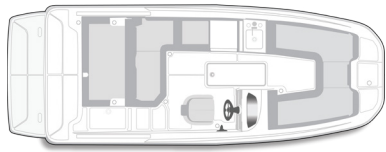

DX2250 Deck Boat

DX2250

Specifications

	US	CE
LENGTH OVERALL (LOA)	21' 7"	6.40 M
WIDTH (BEAM)	8' 6"	2.44 M
MAX PEOPLE CAPACITY	11	9
MAX HORSEPOWER	250 HP	250 HP
DEADRISE	20°	20°
APPROX WEIGHT W/ STANDARD ENGINE	3,999 LBS	1,814 KG
APPROX WEIGHT W/ TRAILER	4,065 LBS	1,843 KG
MAX PEOPLE WEIGHT	1,552 LBS	704 KG
FUEL CAPACITY	55 GAL	208 L
DRAFT DOWN	2' 9"	0.61 M
HEIGHT ON TRAILER ¹	7' 10"	2.1 M
BEAM ON TRAILER	8' 6"	2.4 M
STORAGE LENGTH ²	28' 4"	8.53 M

Standard Features

- Engine** 200 HP MerCruiser® ECT 4.5L MPI Sterndrive (Alpha 1 Outdrive)
- Cockpit**
 - Integrated Cooler
 - Standard Speakers (4)
 - Cup Holders (4)
 - Grab Handles (5)
 - Mooring Cleats (6)
 - Fuel Fill w/ Integrated Vent
 - Helm Seat w/ 180 Degree Swivel
 - In-Floor Ski/Wakeboard Storage
 - Waterproof 120-Watt AM/FM Stereo w/ Bluetooth Capability
- Electrical**
 - Battery Switch
 - 1200 GPH Bilge Pump (Manual)
- Helm**
 - Multi-Function Gauges w/ Fog Resistant Glass Lenses:
 - Fuel, Speedometer, Tachometer, Voltmeter
 - 12V Accessory Outlet
 - 12V Horn
 - Side-Mounted Engine Controls w/ Trim & Tilt Switch in Handle
 - Tilt Steering
 - Custom Sport Steering Wheel
 - Analog Trim Indicator
- Hull & Deck**
 - Bow & Transom Eyes (3)
 - 12V Navigation Lights
 - Bow Ladder w/ Hinged Lid
 - Anchor Locker
 - Fiberglass Floor Liner
 - Swim Platform w/ Telescoping Ladder

EXTERIOR COLORS

INTERIOR COLORS

★ = POPULAR OPTION

Entertainment layout w/ integrated sink (Standard)

Dual console layout w/ windshield

Engine

- 200 HP MerCruiser® ECT 4.5L MPI Sterndrive (Alpha 1 Outdrive)
- 200 HP MerCruiser® 4.5L MPI Sterndrive (Alpha 1 Outdrive)*
- 250 HP MerCruiser® ECT 4.5L MPI Sterndrive (Alpha 1 Outdrive)
- 250 HP MerCruiser® 4.5L MPI Sterndrive (Alpha 1 Outdrive)*
- High Altitude Prop