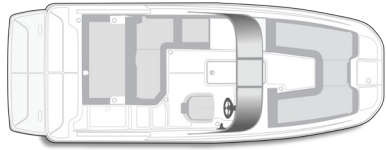

DX2250 Deck Boat

DX2250

Specifications

	US	CE
LENGTH OVERALL (LOA)	21' 7"	6.40 M
WIDTH (BEAM)	8' 6"	2.44 M
MAX PEOPLE CAPACITY	11	9
MAX HORSEPOWER	250 HP	250 HP
DEADRISE	20°	20°
APPROX WEIGHT W/ STANDARD ENGINE	3,999 LBS	1,814 KG
APPROX WEIGHT W/ TRAILER	4,065 LBS	1,843 KG
MAX PEOPLE WEIGHT	1,552 LBS	704 KG
FUEL CAPACITY	55 GAL	208 L
DRAFT DOWN	2' 9"	0.61 M
HEIGHT ON TRAILER ¹	7' 10"	2.1 M
BEAM ON TRAILER	8' 6"	2.4 M
STORAGE LENGTH ²	28' 4"	8.53 M

EXTERIOR COLORS

INTERIOR COLORS

★ = POPULAR OPTION

Entertainment layout w/ integrated sink (Standard)

Dual console layout w/ windshield

Engine

- 200 HP MerCruiser® ECT 4.5L MPI Sterndrive (Alpha 1 Outdrive)
- 200 HP MerCruiser® 4.5L MPI Sterndrive (Alpha 1 Outdrive)*
- 250 HP MerCruiser® ECT 4.5L MPI Sterndrive (Alpha 1 Outdrive)
- 250 HP MerCruiser® 4.5L MPI Sterndrive (Alpha 1 Outdrive)*
- High Altitude Prop